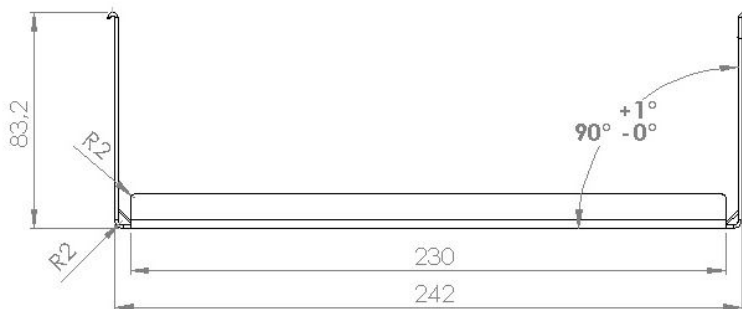

PRODUCT SHEET

Description:

Power Plug Tray f/Forro & Jive, 83,2x250,9x74,4mm, Steel, Black, Inner Measurements: 82x240x65mm (H/L/W), Incl. 3, Pieces of Velcro Tape

Item number:

25.20.344-1

Units	Box	Carton	HS Code	Barcode
Pcs.	1	14	8302420090	 5704866499774