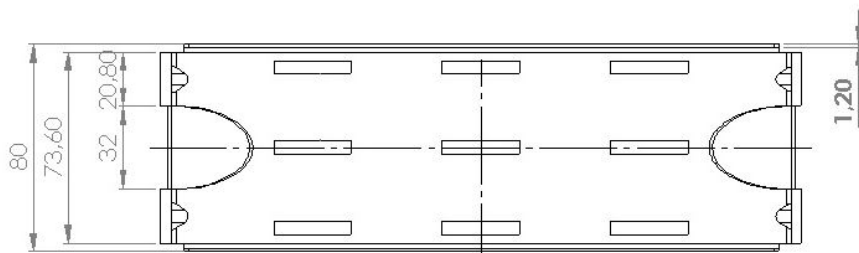

PRODUCT SHEET

Description:

Power Plug Tray f/Forro & Jive, 83,2x250,9x74,4mm, Steel, Black, Inner Measurements: 82x240x65mm (H/L/W), Incl. 3, Pieces of Velcro Tape

Item number:

25.20.344-1

Units	Box	Carton	HS Code	Barcode
Pcs.	1	14	8302420090	 5704866499774